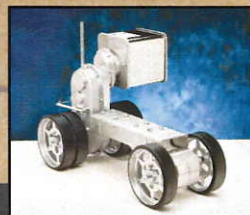

McCONNEL

Water or Electric Powered

Backing Gate Drives

For Circular Yards

2 Wheel
Gates up to 7m

3 Wheel
Gates 7m to 10m

5 Wheel
Gates 10m to 14m

6 Wheel
Gates 14m to 18m

8 Wheel
Gates 18m to 22m

Making milking easier and faster